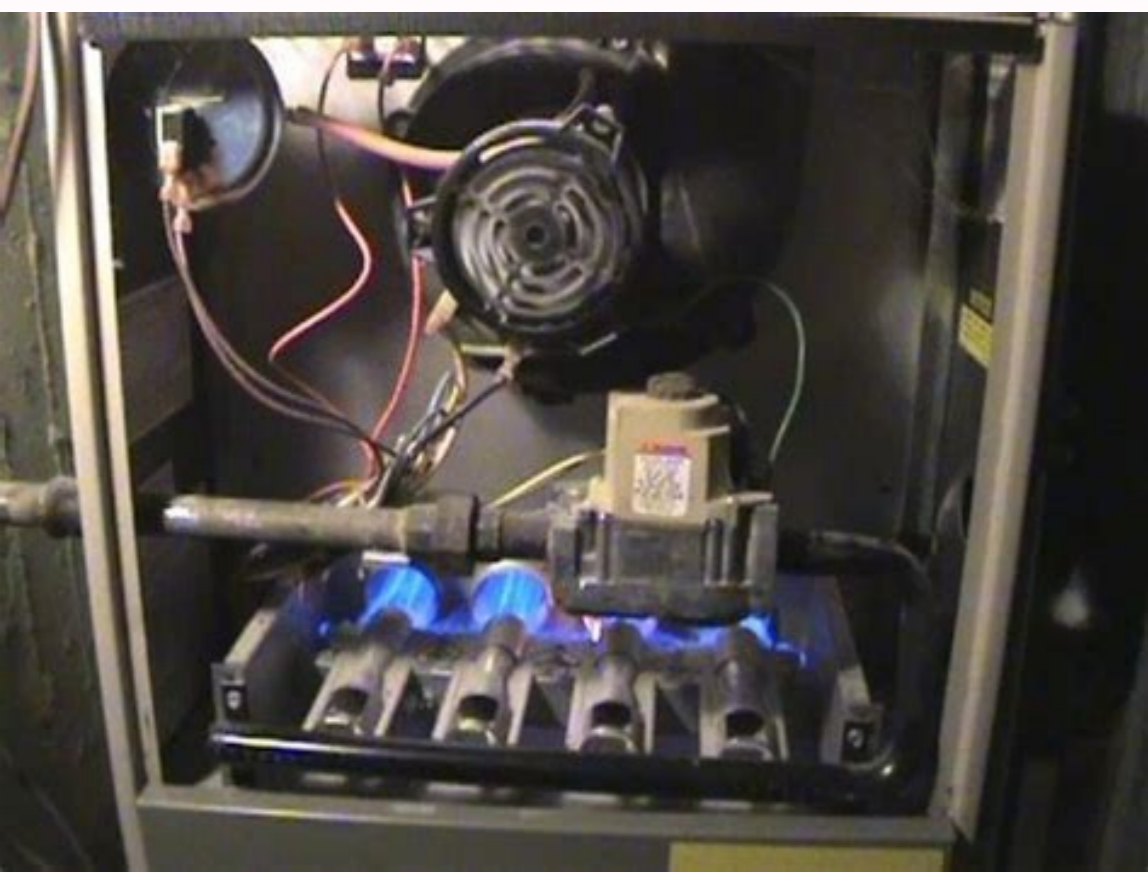

Ruud achiever 90 plus troubleshooting

RUUD DIAGNOSTIC CODES

Flame Led	Status LED	DESCRIPTION
OFF		No flame is detected
Rapid blink		Unexpected flame
Slow blink		Marginal flame sense
Steady ON		Normal flame detected
	Steady ON	Normal fault detected
	1 Blink	Ignition failure, 1 HR lockout
	2 Blinks	Pressure switch stuck open, switch will not close when inducer is on
	3 Blinks	Limit switch open, main limit or roll out control
	4 Blinks	Pressure switch stuck closed, switch will not open
	5 Blinks	Not applicable
	6 Blinks	Line and neutral reversed
Power LED		
OFF		No power (24 VAC) to control board
ON		Control is powered

Ruud achiever 90 plus reset button. Ruud achiever 90 plus won't ignite. Ruud achiever 90 plus codes. Ruud achiever 90 error codes. Ruud achiever 90 plus light codes.